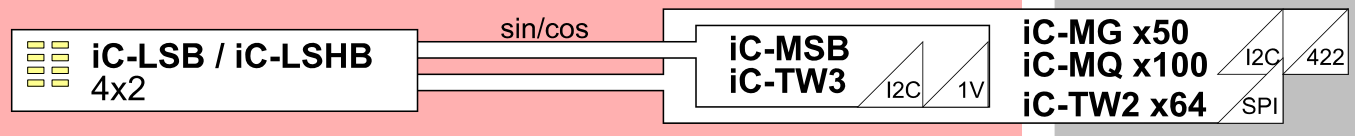

Sine Encoder